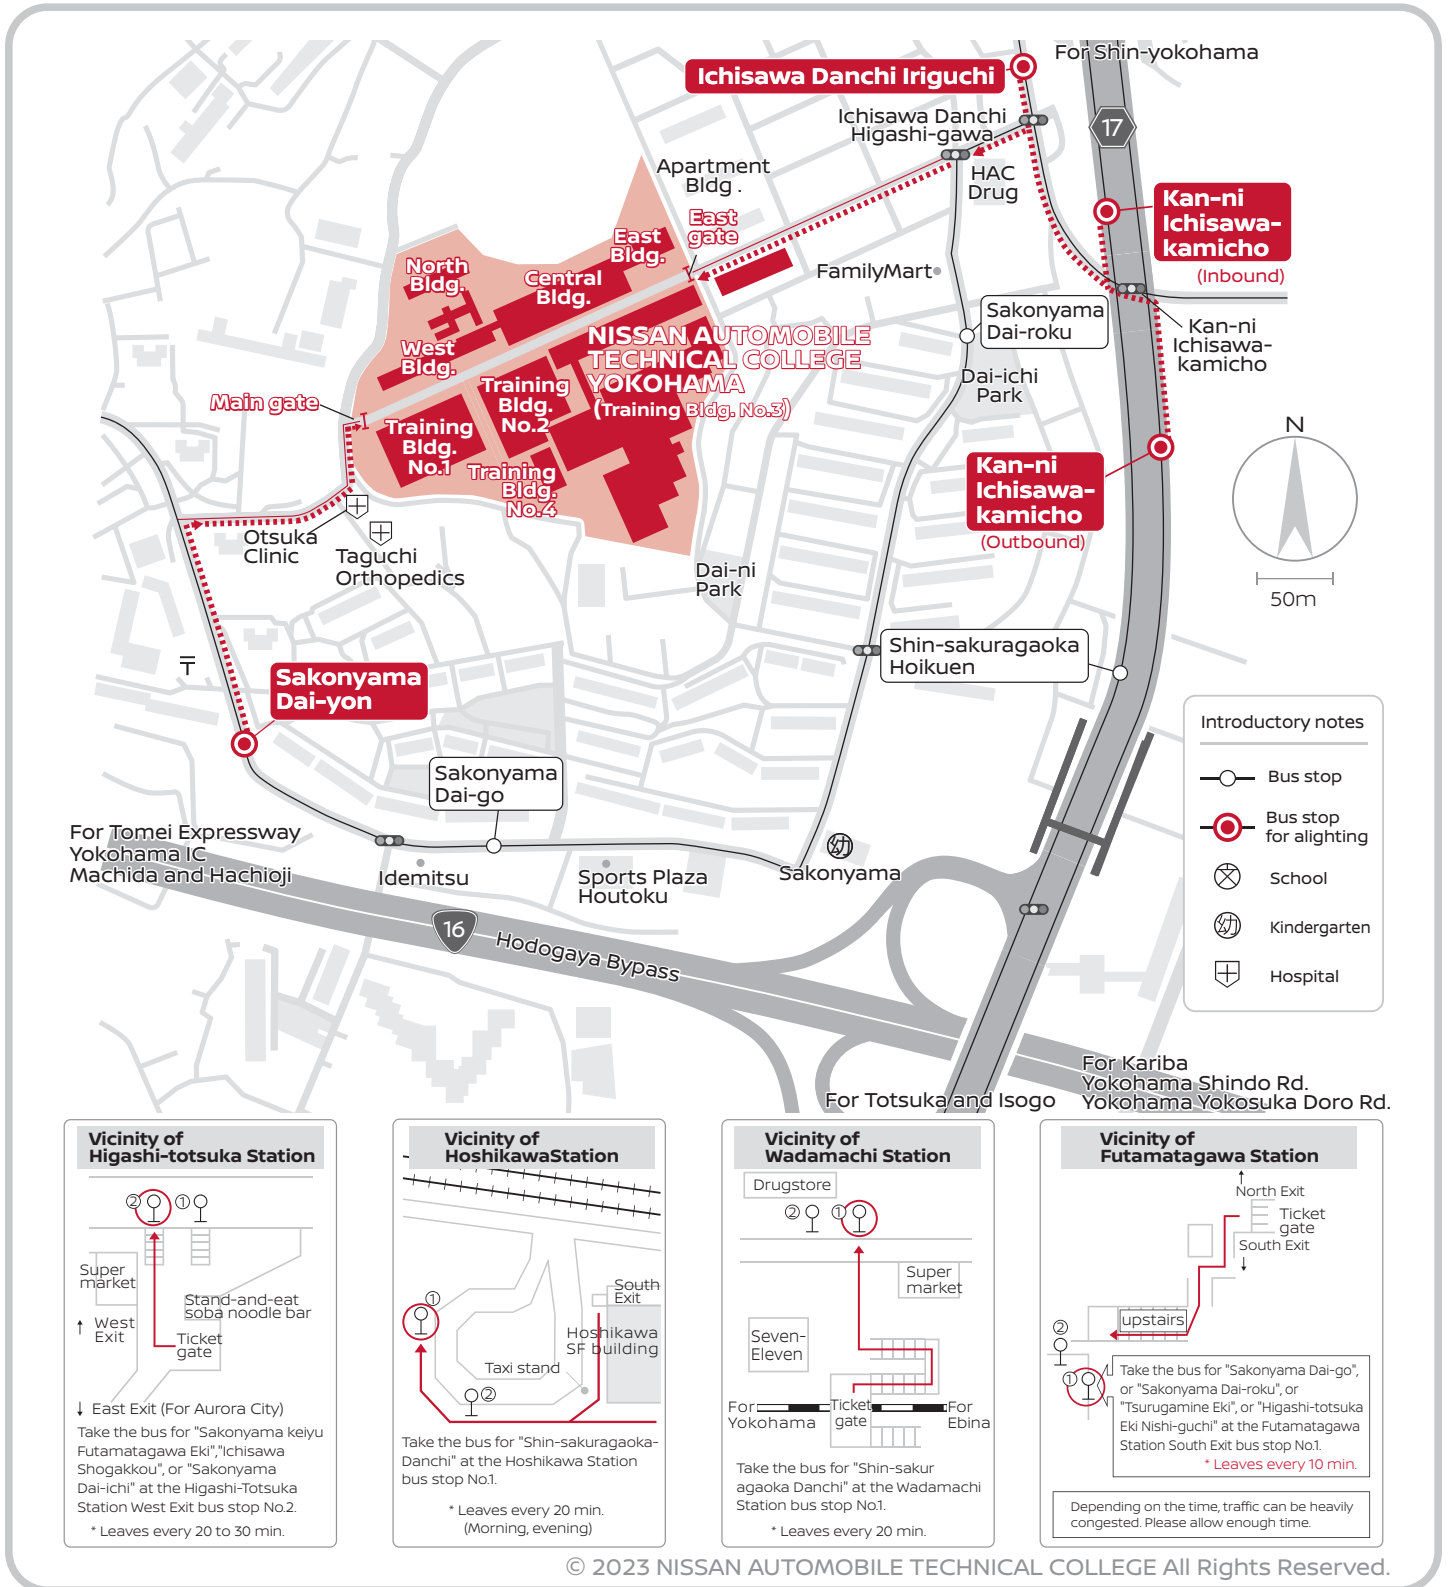

Vicinity of Higashi-totsuka Station

Super market, Stand-and-eat soba noodle bar, West Exit, Ticket gate, East Exit (For Aurora City).
 Take the bus for "Sakonyama keiyu Futamatagawa Eki", "Ichisawa Shogakkou", or "Sakonyama Dai-ichi" at the Higashi-Totsuka Station West Exit bus stop No.2.
 * Leaves every 20 to 30 min.

Vicinity of Hoshikawa Station

South Exit, Taxi stand, Hoshikawa SF building.
 Take the bus for "Shin-sakuragaoka-Danchi" at the Hoshikawa Station bus stop No.1.
 * Leaves every 20 min. (Morning, evening)

Vicinity of Wadamachi Station

Drugstore, Super market, Seven-Eleven, Ticket gate, For Yokohama, For Ebina.
 Take the bus for "Shin-sakuragaoka Danchi" at the Wadamachi Station bus stop No.1.
 * Leaves every 20 min.

Vicinity of Futamatagawa Station

North Exit, Ticket gate, South Exit, upstair.
 Take the bus for "Sakonyama Dai-go", or "Sakonyama Dai-roku", or "Tsurugamine Eki", or "Higashi-totsuka Eki Nishi-guchi" at the Futamatagawa Station South Exit bus stop No.1.
 * Leaves every 10 min.
 Depending on the time, traffic can be heavily congested. Please allow enough time.